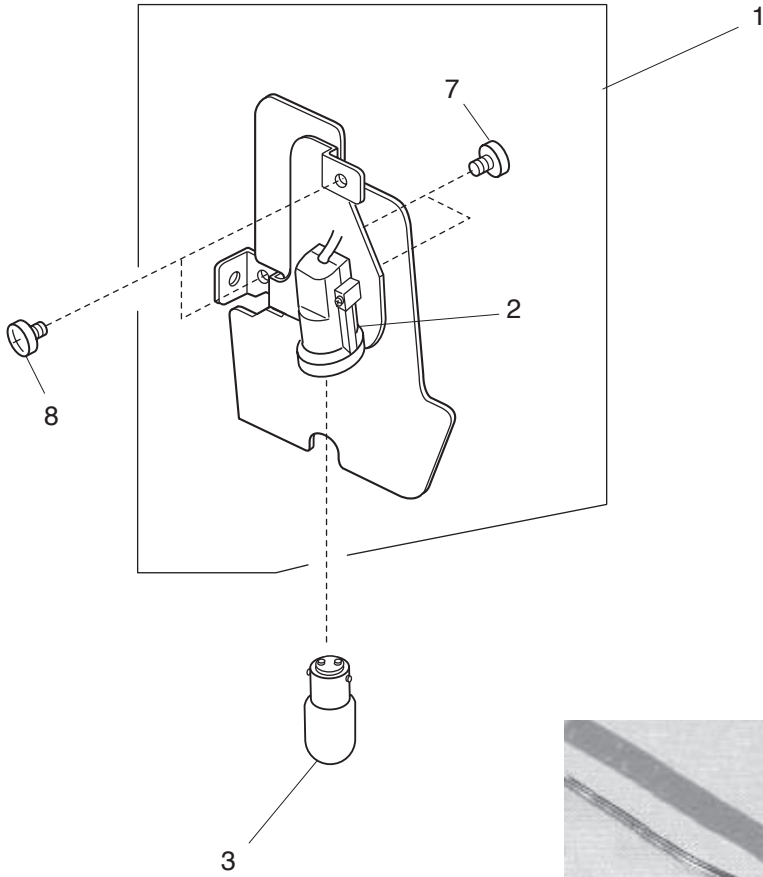

PARTS LIST

PARTS LIST

KEY NO.	PARTS NO.	DESCRIPTION
1	795623000	Lamp socket (unit)
2	655681467	Lamp socket (unit)
3	000009009	Lamp 240V 15W BA15D
4	777502109	Machine socket (unit)
5	794087003	Machine socket cover
6	795627015	Motor (unit)
7	000120203	Setscrew 3x8 (B)
8	000101404	Setscrew 4x6