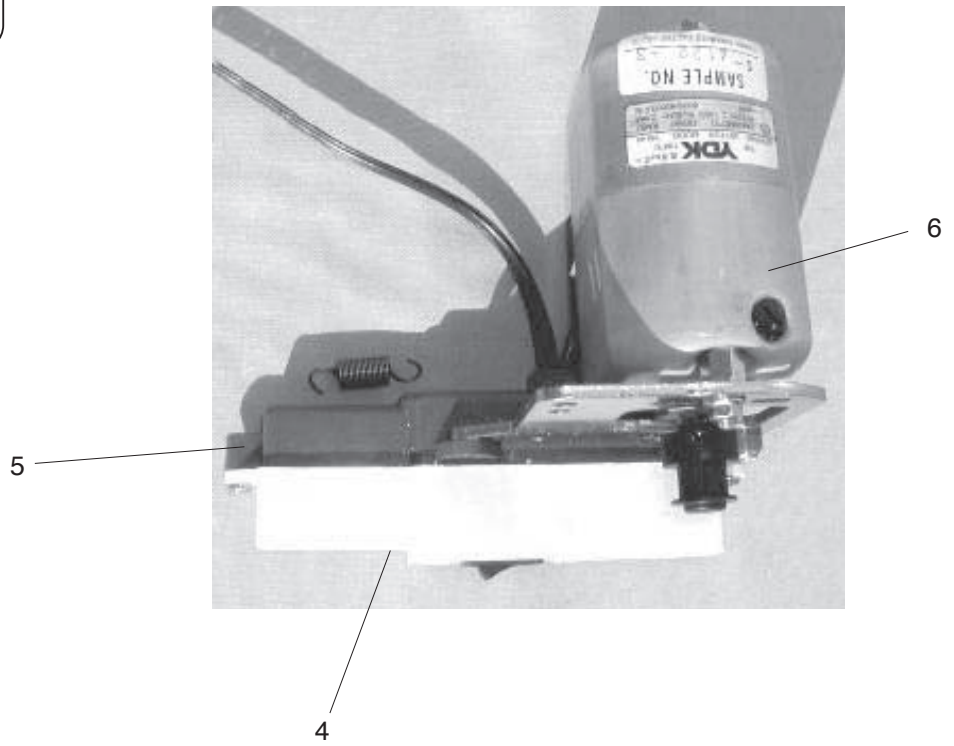

PARTS LIST

PARTS LIST

KEY NO.	PARTS NO.	DESCRIPTION
1	795623000	Lamp socket (unit)
2	655681467	Lamp socket (unit)
3	000009009	Lamp 240V 15W BA15D
4	777502109	Machine socket (unit)
5	794087003	Machine socket cover
6	795627015	Motor (unit)
7	000120203	Setscrew 3x8 (B)
8	000101404	Setscrew 4x6