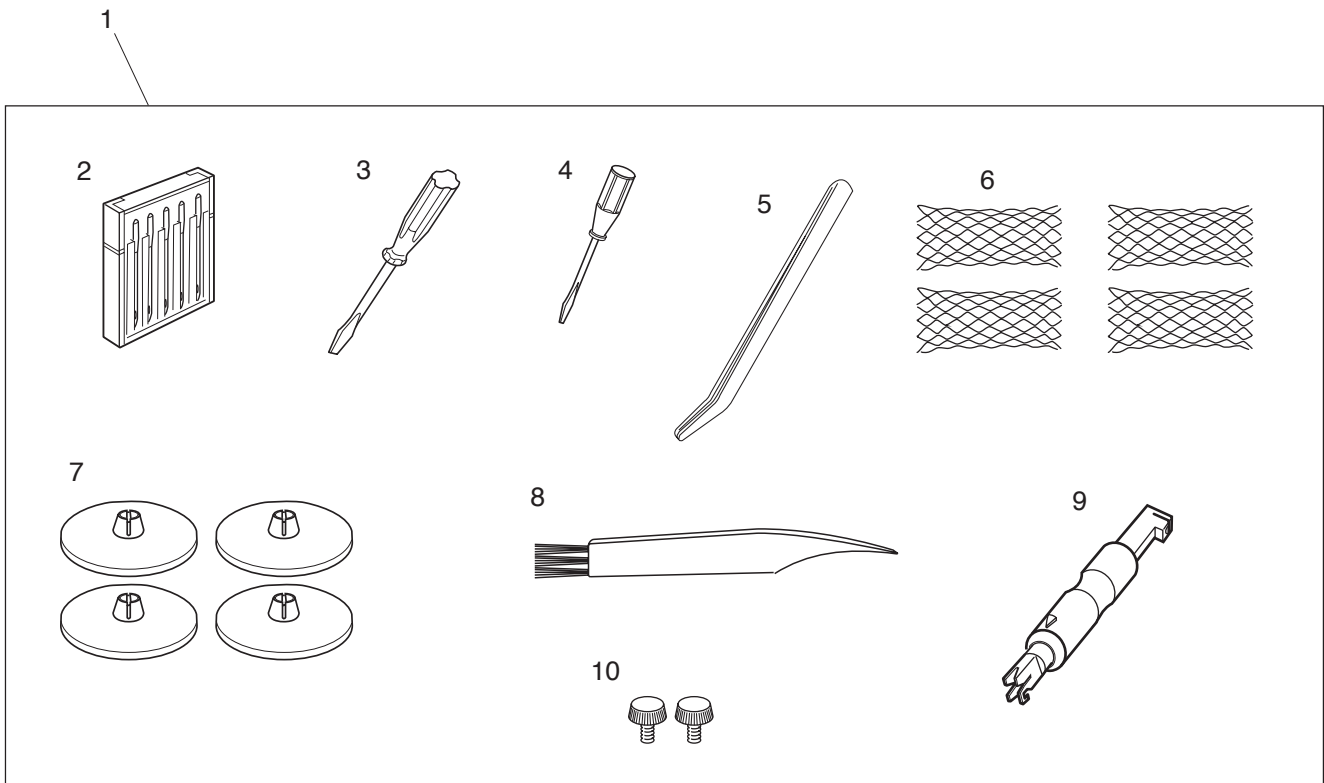

PARTS LIST

PARTS LIST

KEY NO.	PARTS NO.	DESCRIPTION
1	796870100	Standard accessories (unit)
2	795802005	Assorted needle set
3	784810002	Screwdriver
4	792030005	Small screwdriver
5	624801001	Tweezers
6	624806006	Net
7	822020503	Spool cap
8	802424004	Lint brush
9	200254502	Needle threader
10	200217134	Thumbscrew (for optional attachment)
11	366401400	Accessory box
12	C-2060-1	Foot control
13	796800257	Instruction book