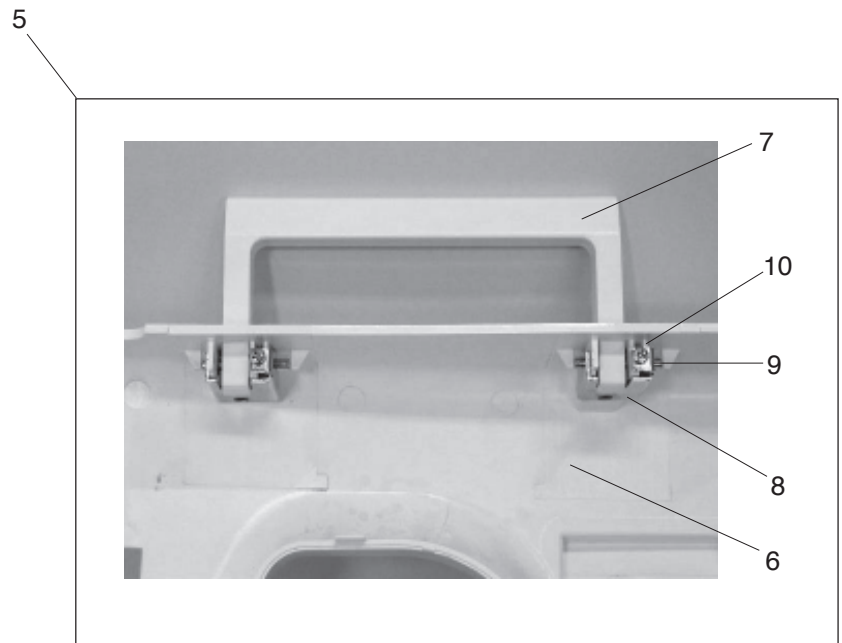

PARTS LIST

PARTS LIST

KEY NO.	PARTS NO.	DESCRIPTION
1	795603107	Face cover (unit)
2	795016004	Face cover
3	840602006	Thread cutter (unit)
4	000115700	Setscrew TP 4x10
5	795601301	Rear cover (unit)
6	795007404	Rear cover
7	795004009	Handle
8	795005000	Handle supporter
9	730015002	Handle shaft
10	000120203	Setscrew 3x8 (B)
11	795602265	Looper cover (unit)
12	795010178	Looper cover
13	795102008	Attachement set plate
14	000120203	Setscrew 3x8 (B)
15	795011009	Looper cover supporter
16	795013001	Looper cover shaft
17	795150001	Looper cover spring
18	000002105	Snap ring E-3
19	795171008	Stitch chart
20	789606008	Spool stand (unit)
21	777011003	Spool stand
22	784223105	Spool holder
23	789607009	Thread guide bar (unit)
24	000115700	Setscrew TP 4x10
25	000114802	Setscrew TP 4x12

2

6

8

7

5

10

PARTS LIST

KEY NO.	PARTS NO.	DESCRIPTION
1	795631001	Free-arm cover (unit)
2	000081005	Setscrew 4x8
3	795114508	Belt cover
4	795112001	Base plate
5	605074008	Rubber foot
6	000119106	Setscrew TP 4x10
7	000198305	Setscrew 4x10 (B)
8	795634004	Adjusting screw (unit)
9	000115607	Setscrew TP 4x8
10	000234603	Setscrew 4x10
11	000103510	Setscrew 4x10
12	795009004	Extension table