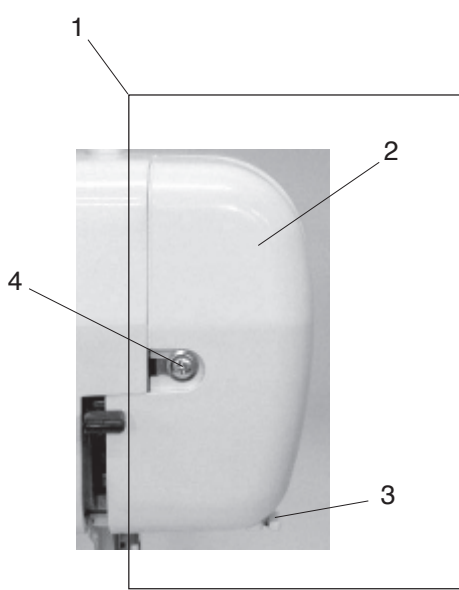

PARTS LIST

PARTS LIST

KEY NO.	PARTS NO.	DESCRIPTION
1	795603107	Face cover (unit)
2	795016004	Face cover
3	840602006	Thread cutter (unit)
4	000115700	Setscrew TP 4x10
5	795601301	Rear cover (unit)
6	795007404	Rear cover
7	795004009	Handle
8	795005000	Handle supporter
9	730015002	Handle shaft
10	000120203	Setscrew 3x8 (B)
11	795602265	Looper cover (unit)
12	795010178	Looper cover
13	795102008	Attachement set plate
14	000120203	Setscrew 3x8 (B)
15	795011009	Looper cover supporter
16	795013001	Looper cover shaft
17	795150001	Looper cover spring
18	000002105	Snap ring E-3
19	795171008	Stitch chart
20	789606008	Spool stand (unit)
21	777011003	Spool stand
22	784223105	Spool holder
23	789607009	Thread guide bar (unit)
24	000115700	Setscrew TP 4x10
25	000114802	Setscrew TP 4x12

PARTS LIST

1 2

11 3

12

2

4

9

10

2

6

8

7

5

10

PARTS LIST

KEY NO.	PARTS NO.	DESCRIPTION
1	795631001	Free-arm cover (unit)
2	000081005	Setscrew 4x8
3	795114508	Belt cover
4	795112001	Base plate
5	605074008	Rubber foot
6	000119106	Setscrew TP 4x10
7	000198305	Setscrew 4x10 (B)
8	795634004	Adjusting screw (unit)
9	000115607	Setscrew TP 4x8
10	000234603	Setscrew 4x10
11	000103510	Setscrew 4x10
12	795009004	Extension table