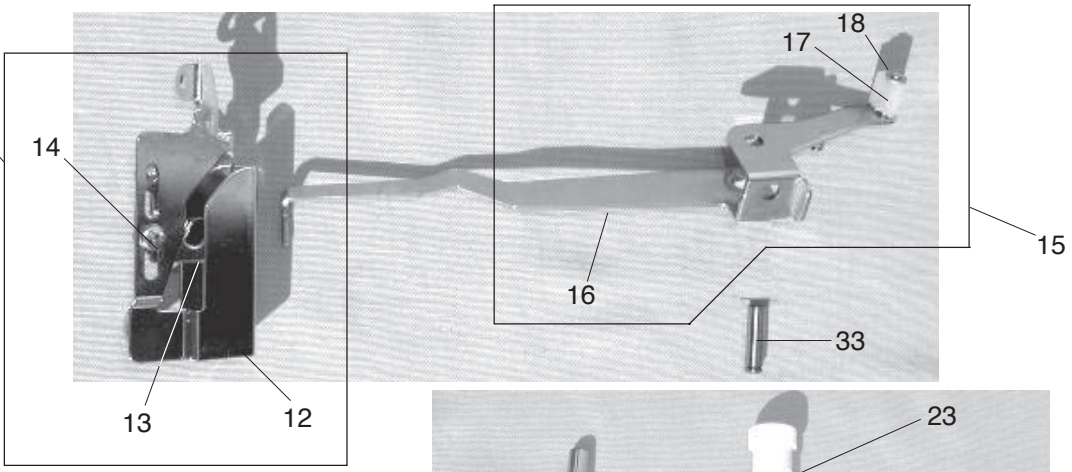

PARTS LIST

1

PARTS LIST

KEY NO.	PARTS NO.	DESCRIPTION
1	796607104	Front cover (unit)
2	795039900	Front cover
3	795040007	Thread guide (1)
4	000149301	Setscrew 3x8 (B)
5	795041008	Needle thread guide (2)
6	795042009	Needle thread guide (3)
7	795165009	Looper thread guide (1)
8	795045002	Looper thread guide (2)
9	795046106	Thread guide chart
10	724025006	Face cover reflection plate
11	788064108	Looper thread tension slider
12	795166000	Converter plate
13	788081008	Spring
14	000070506	Washer
15	000161206	Setscrew 3x10 (B)
16	000014100	Snap ring CS-4
17	795164008	Spring
18	000013903	Snap ring CS-5
19	795167001	Spring
20	820374004	Setscrew 2x2.3
21	795143403	Vibration absorber 4
22	795143300	Vibration absorber 3

PARTS LIST

1

11

PARTS LIST

KEY NO.	PARTS NO.	DESCRIPTION
1	796606309	Thread tension set plate (unit)
2	795104000	Thread tension set plate
3	795502024	Needle thread tension (L) (unit)
4	796503028	Needle thread tension (C) (unit)
5	795503025	Needle thread tension (R) (unit)
6	795504026	Looper thread tension (unit)
7	000101404	Setscrew 4x6
8	795615009	Thread tension release lever
9	795108004	Thread releasing shaft
10	795110009	Cam
11	795605006	Thread take-up lever cover (unit)
12	795043000	Thread take-up lever cover
13	795121003	Thread take-up lever
14	000097406	Setscrew 3x3
15	795604005	Needle thread take-up lever (unit)
16	795026007	Needle thread take-up lever
17	795123005	Cam follower
18	000001207	Snap ring E-2.5
19	796602006	Needle bar (unit)
20	796603007	Needle clamp (unit)
21	795018006	Needle bar
22	000080428	Setscrew 3x10
23	795030004	Pressure adjusting screw
24	102061008	Washer
25	810431009	Hinge screw
26	650032015	Presser foot lifter
27	000111304	Hexagonal socket screw 5x5
28	724118007	Presser bar bracket
29	795029000	Presser bar spring
30	784029006	Presser bar
31	796501004	Presser foot (unit)
32	795024005	Needle bar connecting stud
33	795629006	Take-up lever supporter pin