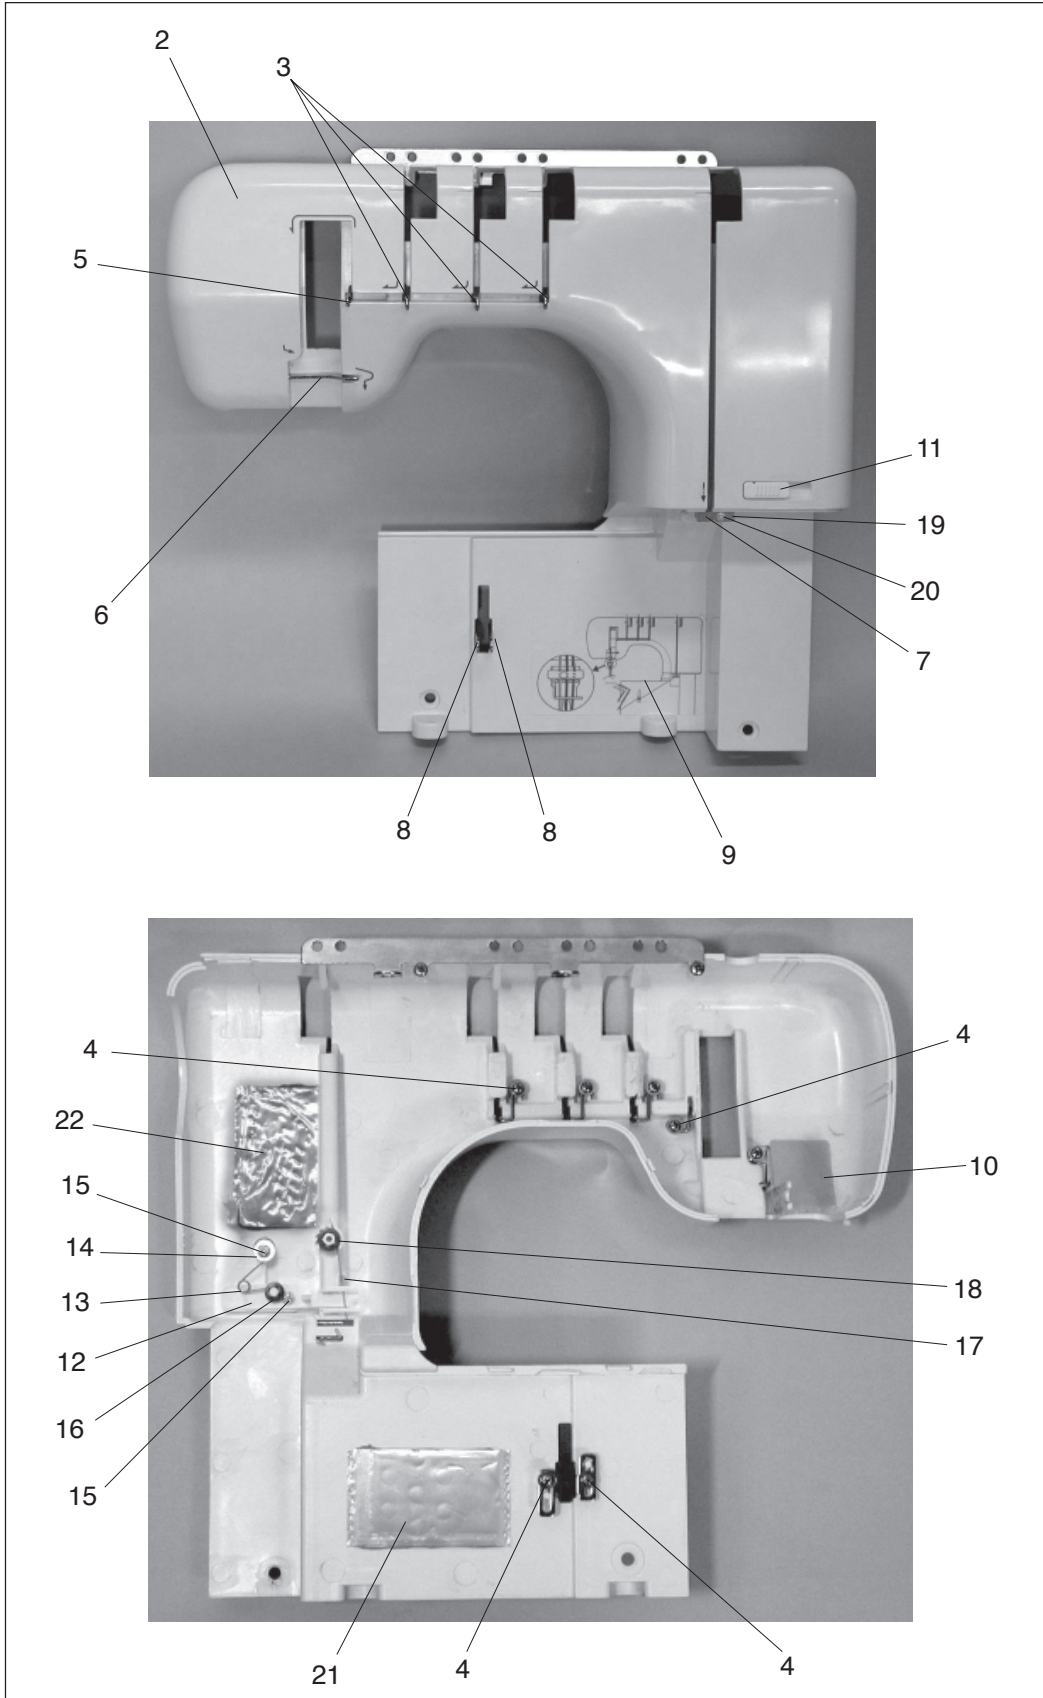

PARTS LIST

1

PARTS LIST

KEY NO.	PARTS NO.	DESCRIPTION
1	796607104	Front cover (unit)
2	795039900	Front cover
3	795040007	Thread guide (1)
4	000149301	Setscrew 3x8 (B)
5	795041008	Needle thread guide (2)
6	795042009	Needle thread guide (3)
7	795165009	Looper thread guide (1)
8	795045002	Looper thread guide (2)
9	795046106	Thread guide chart
10	724025006	Face cover reflection plate
11	788064108	Looper thread tension slider
12	795166000	Converter plate
13	788081008	Spring
14	000070506	Washer
15	000161206	Setscrew 3x10 (B)
16	000014100	Snap ring CS-4
17	795164008	Spring
18	000013903	Snap ring CS-5
19	795167001	Spring
20	820374004	Setscrew 2x2.3
21	795143403	Vibration absorber 4
22	795143300	Vibration absorber 3