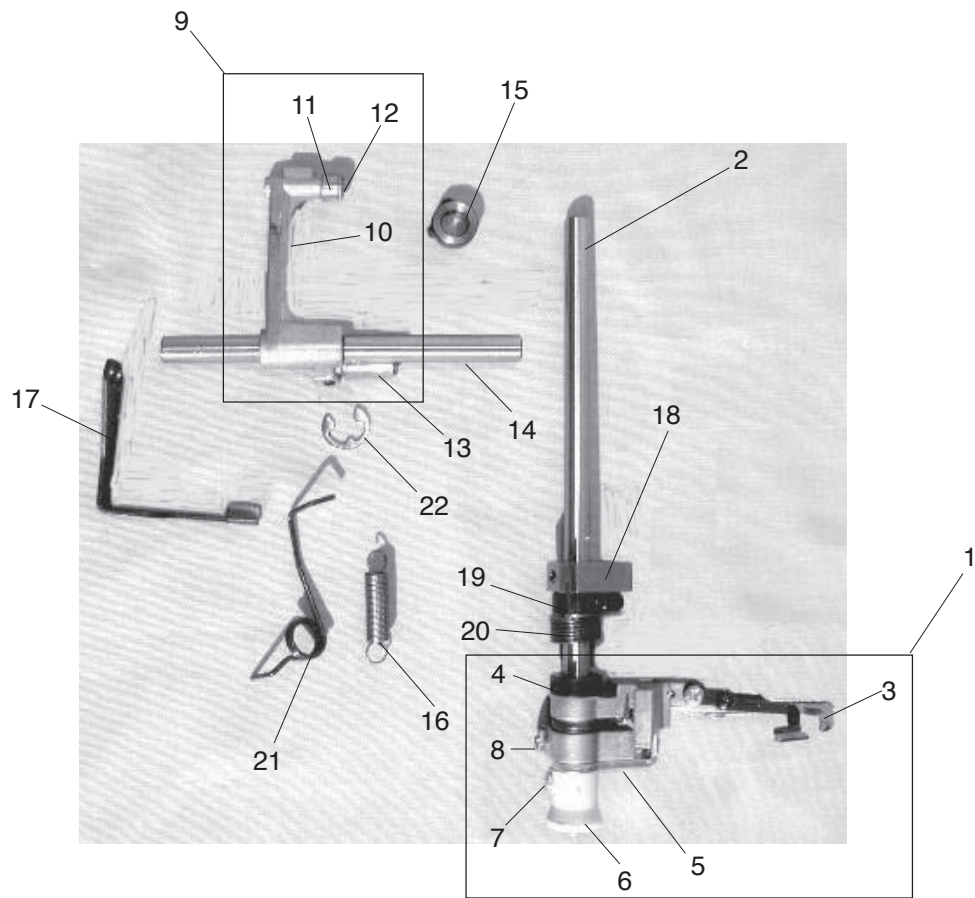

PARTS LIST

PARTS LIST

KEY NO.	PARTS NO.	DESCRIPTION
1	795613007	Looper shaft (unit)
2	795092004	Looper shaft
3	795614008	Looper (unit)
4	792048006	Looper thrust ring
5	795099001	Looper link arm
6	795101007	Looper release knob
7	000101116	Setscrew 3x4
8	000138008	Hexagonal bolt 4x16
9	795612006	Looper crank arm
10	795089008	Looper rocking arm
11	795034008	Looper cam roller
12	795053003	Looper cam roller pin
13	795090002	Looper slider block
14	795088007	Looper rocking shaft
15	624245001	Thrust stopper
16	795132007	Looper spring
17	795085004	Needle guard
18	795093005	Looper arm
19	792048006	Looper shaft ring
20	795135000	Looper rocking spring
21	795127009	Looper crank spring
22	000002909	Snap ring E-7
23	795610004	Main feed base (unit)
24	795060003	Main feed dog
25	795061004	Sub feed dog
26	796601005	Needle plate (unit)
27	785521006	Feed regulator (unit)
28	795609000	Looper thread take-up lever (unit)
29	795073009	Link shaft support base