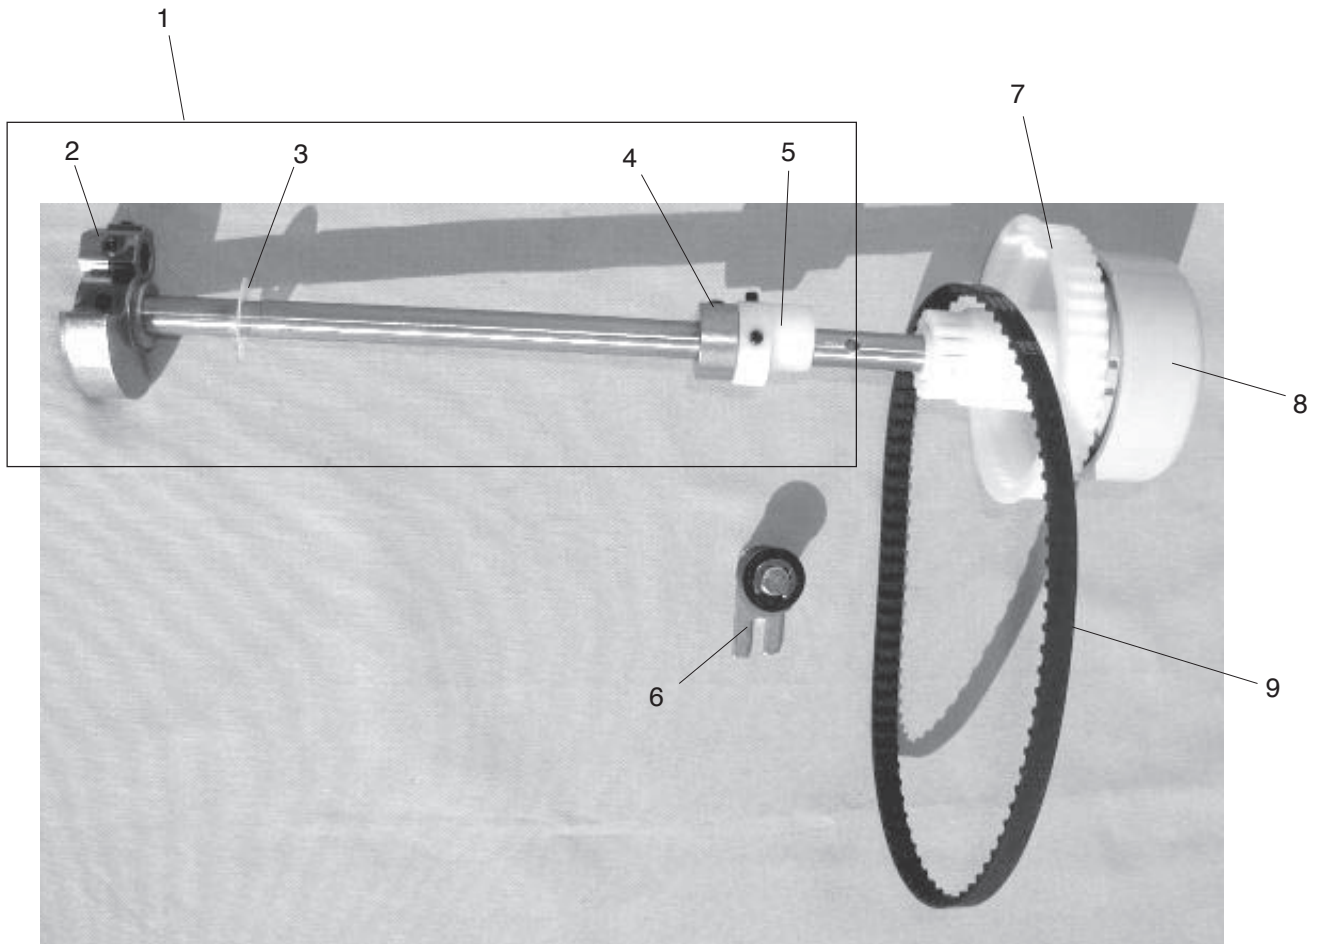

PARTS LIST

PARTS LIST

KEY NO.	PARTS NO.	DESCRIPTION
1	795606007	Upper shaft (unit)
2	795048005	Needle bar crank
3	000038605	Washer
4	639095000	Ring
5	795125007	Needle thread take-up lever cam
6	795607008	Idler (unit)
7	795632013	Belt wheel (unit)
8	846081104	Handwheel
9	795050000	Timing belt
10	795608009	Lower shaft (unit)
11	795051001	Lower shaft
12	724030004	Lower shaft timing gear (unit)
13	619006002	Upper shaft ring
14	795057007	Looper take-up lever cam
15	795628005	Looper rocking cam (unit)
16	795055005	Looper cam
17	795056006	Looper rod
18	795134009	Screw
19	000038605	Washer