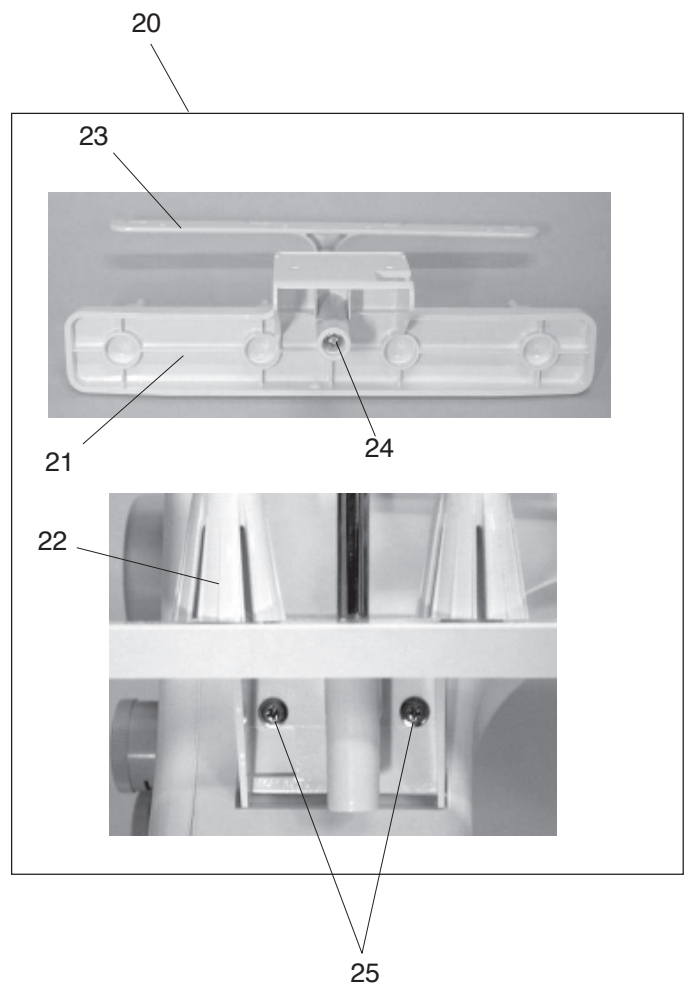

PARTS LIST

PARTS LIST

KEY NO.	PARTS NO.	DESCRIPTION
1	795603107	Face cover (unit)
2	795016004	Face cover
3	840602006	Thread cutter (unit)
4	000115700	Setscrew TP 4x10
5	795601301	Rear cover (unit)
6	795007404	Rear cover
7	795004009	Handle
8	795005000	Handle supporter
9	730015002	Handle shaft
10	000120203	Setscrew 3x8 (B)
11	795602265	Looper cover (unit)
12	795010178	Looper cover
13	795102008	Attachement set plate
14	000120203	Setscrew 3x8 (B)
15	795011009	Looper cover supporter
16	795013001	Looper cover shaft
17	795150001	Looper cover spring
18	000002105	Snap ring E-3
19	795171008	Stitch chart
20	789606008	Spool stand (unit)
21	777011003	Spool stand
22	784223105	Spool holder
23	789607009	Thread guide bar (unit)
24	000115700	Setscrew TP 4x10
25	000114802	Setscrew TP 4x12

2

6

8

7

5

10

PARTS LIST

KEY NO.	PARTS NO.	DESCRIPTION
1	795631001	Free-arm cover (unit)
2	000081005	Setscrew 4x8
3	795114508	Belt cover
4	795112001	Base plate
5	605074008	Rubber foot
6	000119106	Setscrew TP 4x10
7	000198305	Setscrew 4x10 (B)
8	795634004	Adjusting screw (unit)
9	000115607	Setscrew TP 4x8
10	000234603	Setscrew 4x10
11	000103510	Setscrew 4x10
12	795009004	Extension table