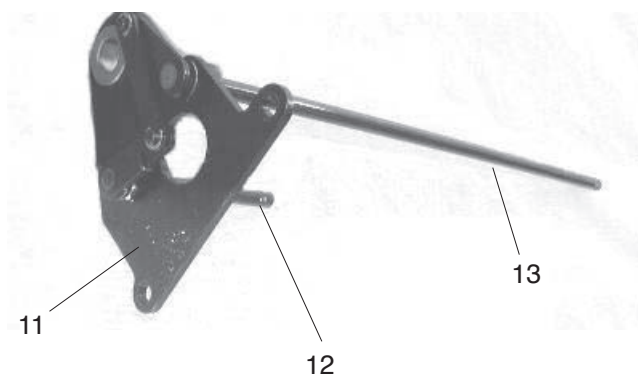

PARTS LIST

PARTS LIST

KEY NO.	PARTS NO.	DESCRIPTION
1	795611500	Feed adjuster bracket (unit)
2	795087143	Differential feed dial
3	795087165	Stitch length dial
4	794099008	Dial cap
5	787259006	Spring
6	785224006	Adjusting screw
7	000160102	Adjustable nut 4
8	787263003	Spring
9	000081119	Setscrew 4x6
10	652056000	Adjusting screw
11	795076002	Lower shaft base
12	795074000	Sub feed convert arm shaft
13	795077003	Sub feed link arm shaft
14	794053000	Sub feed link arm