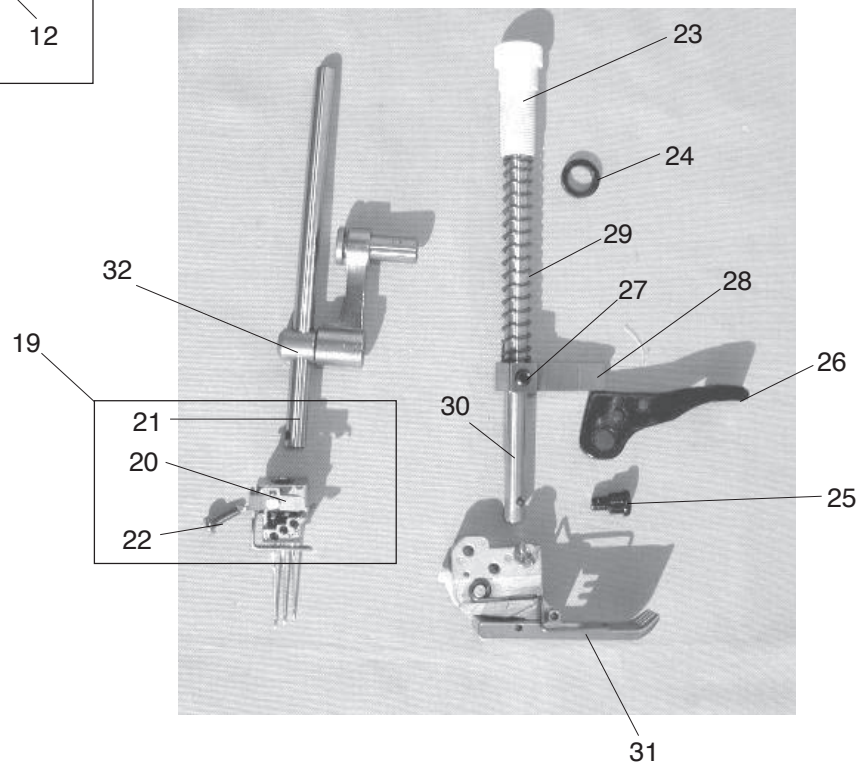

PARTS LIST

1

PARTS LIST

KEY NO.	PARTS NO.	DESCRIPTION
1	796607104	Front cover (unit)
2	795039900	Front cover
3	795040007	Thread guide (1)
4	000149301	Setscrew 3x8 (B)
5	795041008	Needle thread guide (2)
6	795042009	Needle thread guide (3)
7	795165009	Looper thread guide (1)
8	795045002	Looper thread guide (2)
9	795046106	Thread guide chart
10	724025006	Face cover reflection plate
11	788064108	Looper thread tension slider
12	795166000	Converter plate
13	788081008	Spring
14	000070506	Washer
15	000161206	Setscrew 3x10 (B)
16	000014100	Snap ring CS-4
17	795164008	Spring
18	000013903	Snap ring CS-5
19	795167001	Spring
20	820374004	Setscrew 2x2.3
21	795143403	Vibration absorber 4
22	795143300	Vibration absorber 3

PARTS LIST

1

11

PARTS LIST

KEY NO.	PARTS NO.	DESCRIPTION
1	796606309	Thread tension set plate (unit)
2	795104000	Thread tension set plate
3	795502024	Needle thread tension (L) (unit)
4	796503028	Needle thread tension (C) (unit)
5	795503025	Needle thread tension (R) (unit)
6	795504026	Looper thread tension (unit)
7	000101404	Setscrew 4x6
8	795615009	Thread tension release lever
9	795108004	Thread releasing shaft
10	795110009	Cam
11	795605006	Thread take-up lever cover (unit)
12	795043000	Thread take-up lever cover
13	795121003	Thread take-up lever
14	000097406	Setscrew 3x3
15	795604005	Needle thread take-up lever (unit)
16	795026007	Needle thread take-up lever
17	795123005	Cam follower
18	000001207	Snap ring E-2.5
19	796602006	Needle bar (unit)
20	796603007	Needle clamp (unit)
21	795018006	Needle bar
22	000080428	Setscrew 3x10
23	795030004	Pressure adjusting screw
24	102061008	Washer
25	810431009	Hinge screw
26	650032015	Presser foot lifter
27	000111304	Hexagonal socket screw 5x5
28	724118007	Presser bar bracket
29	795029000	Presser bar spring
30	784029006	Presser bar
31	796501004	Presser foot (unit)
32	795024005	Needle bar connecting stud
33	795629006	Take-up lever supporter pin