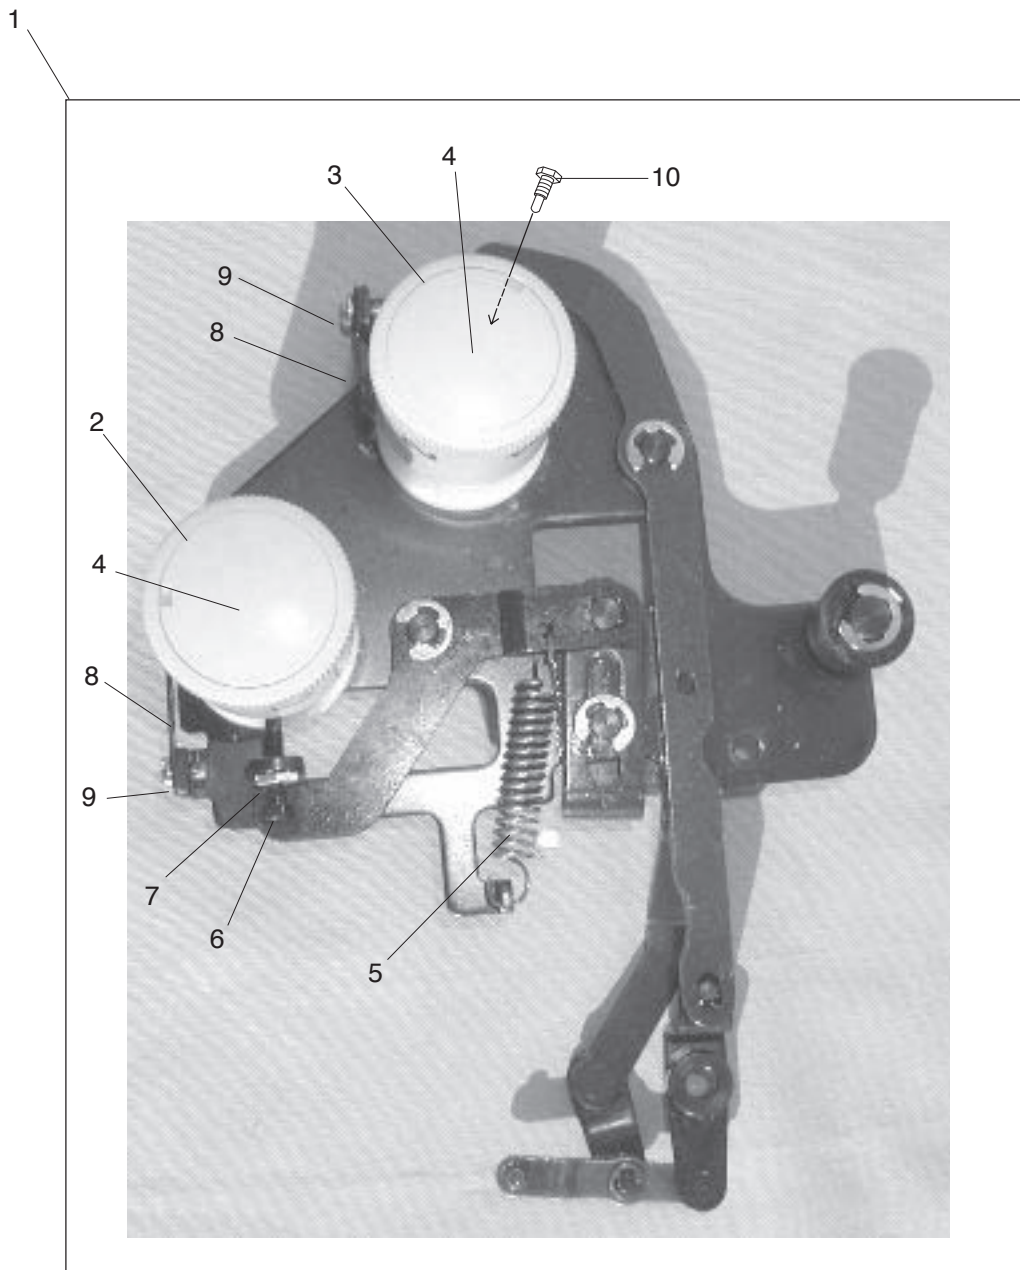

PARTS LIST

PARTS LIST

KEY NO.	PARTS NO.	DESCRIPTION
1	795611500	Feed adjuster bracket (unit)
2	795087143	Differential feed dial
3	795087165	Stitch length dial
4	794099008	Dial cap
5	787259006	Spring
6	785224006	Adjusting screw
7	000160102	Adjustable nut 4
8	787263003	Spring
9	000081119	Setscrew 4x6
10	652056000	Adjusting screw
11	795076002	Lower shaft base
12	795074000	Sub feed convert arm shaft
13	795077003	Sub feed link arm shaft
14	794053000	Sub feed link arm