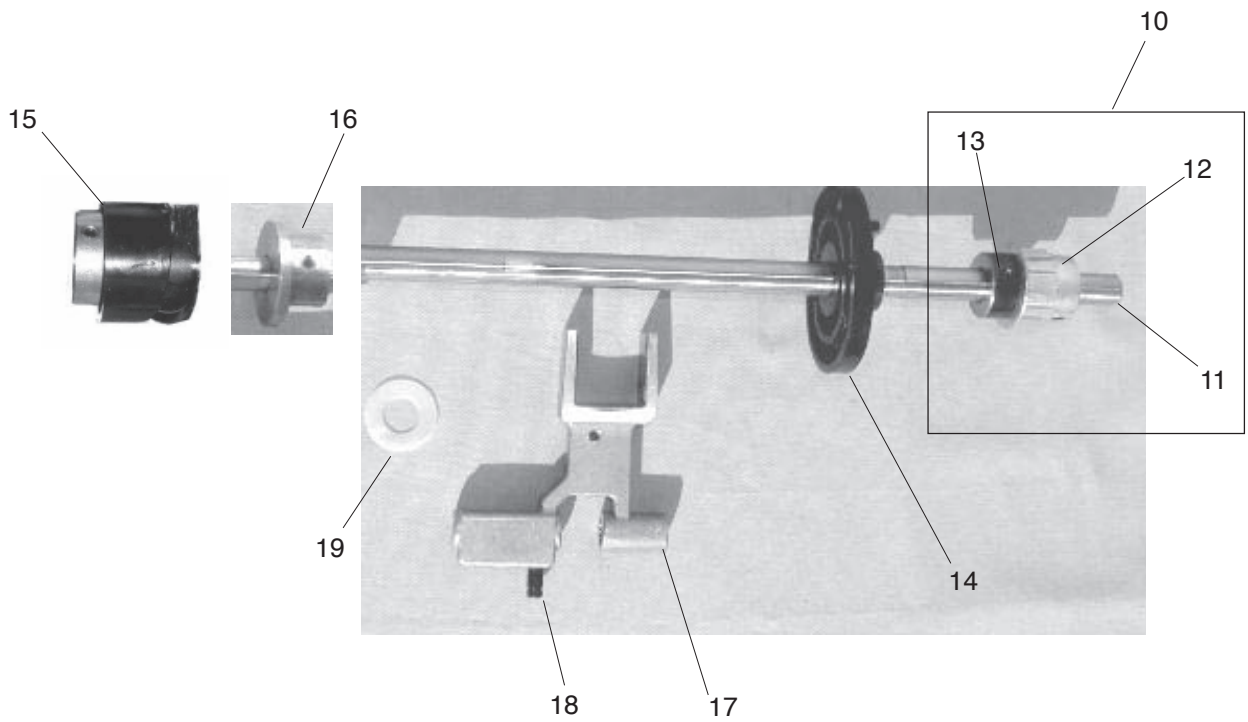

PARTS LIST

PARTS LIST

KEY NO.	PARTS NO.	DESCRIPTION
1	795606007	Upper shaft (unit)
2	795048005	Needle bar crank
3	000038605	Washer
4	639095000	Ring
5	795125007	Needle thread take-up lever cam
6	795607008	Idler (unit)
7	795632013	Belt wheel (unit)
8	846081104	Handwheel
9	795050000	Timing belt
10	795608009	Lower shaft (unit)
11	795051001	Lower shaft
12	724030004	Lower shaft timing gear (unit)
13	619006002	Upper shaft ring
14	795057007	Looper take-up lever cam
15	795628005	Looper rocking cam (unit)
16	795055005	Looper cam
17	795056006	Looper rod
18	795134009	Screw
19	000038605	Washer