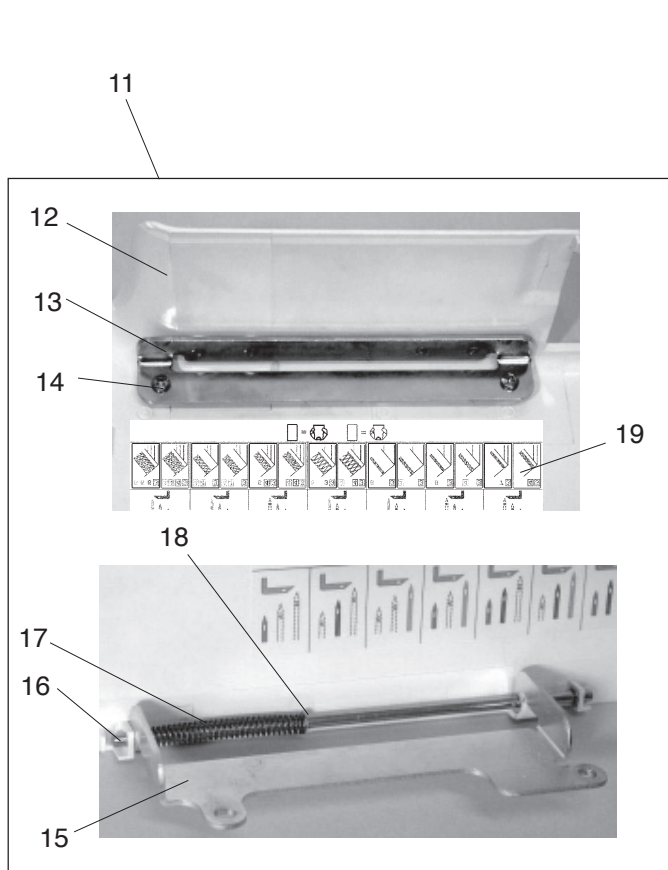

PARTS LIST

PARTS LIST

KEY NO.	PARTS NO.	DESCRIPTION
1	795603107	Face cover (unit)
2	795016004	Face cover
3	840602006	Thread cutter (unit)
4	000115700	Setscrew TP 4x10
5	795601301	Rear cover (unit)
6	795007404	Rear cover
7	795004009	Handle
8	795005000	Handle supporter
9	730015002	Handle shaft
10	000120203	Setscrew 3x8 (B)
11	795602265	Looper cover (unit)
12	795010178	Looper cover
13	795102008	Attachement set plate
14	000120203	Setscrew 3x8 (B)
15	795011009	Looper cover supporter
16	795013001	Looper cover shaft
17	795150001	Looper cover spring
18	000002105	Snap ring E-3
19	795171008	Stitch chart
20	789606008	Spool stand (unit)
21	777011003	Spool stand
22	784223105	Spool holder
23	789607009	Thread guide bar (unit)
24	000115700	Setscrew TP 4x10
25	000114802	Setscrew TP 4x12

2

6

8

7

5

10

PARTS LIST

KEY NO.	PARTS NO.	DESCRIPTION
1	795631001	Free-arm cover (unit)
2	000081005	Setscrew 4x8
3	795114508	Belt cover
4	795112001	Base plate
5	605074008	Rubber foot
6	000119106	Setscrew TP 4x10
7	000198305	Setscrew 4x10 (B)
8	795634004	Adjusting screw (unit)
9	000115607	Setscrew TP 4x8
10	000234603	Setscrew 4x10
11	000103510	Setscrew 4x10
12	795009004	Extension table