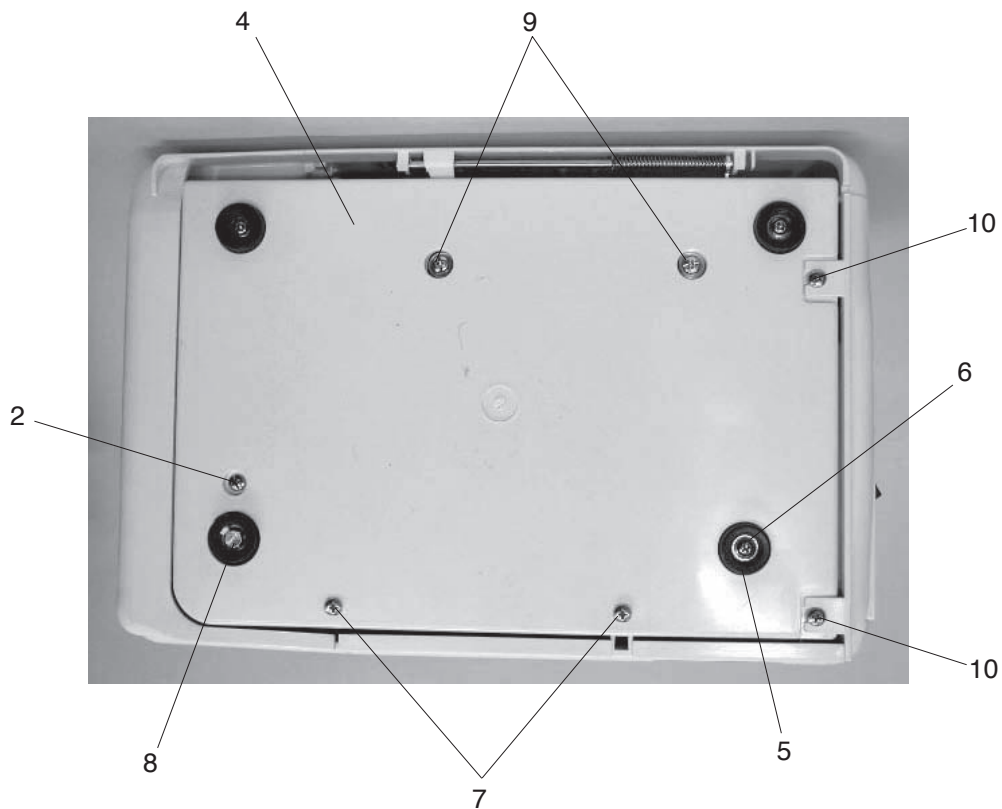

PARTS LIST

PARTS LIST

KEY NO.	PARTS NO.	DESCRIPTION
1	795603107	Face cover (unit)
2	795016004	Face cover
3	840602006	Thread cutter (unit)
4	000115700	Setscrew TP 4x10
5	795601301	Rear cover (unit)
6	795007404	Rear cover
7	795004009	Handle
8	795005000	Handle supporter
9	730015002	Handle shaft
10	000120203	Setscrew 3x8 (B)
11	795602265	Looper cover (unit)
12	795010178	Looper cover
13	795102008	Attachement set plate
14	000120203	Setscrew 3x8 (B)
15	795011009	Looper cover supporter
16	795013001	Looper cover shaft
17	795150001	Looper cover spring
18	000002105	Snap ring E-3
19	795171008	Stitch chart
20	789606008	Spool stand (unit)
21	777011003	Spool stand
22	784223105	Spool holder
23	789607009	Thread guide bar (unit)
24	000115700	Setscrew TP 4x10
25	000114802	Setscrew TP 4x12

PARTS LIST

1 2

11 3

12

2

4

9

10

2

6

8

7

5

10

PARTS LIST

KEY NO.	PARTS NO.	DESCRIPTION
1	795631001	Free-arm cover (unit)
2	000081005	Setscrew 4x8
3	795114508	Belt cover
4	795112001	Base plate
5	605074008	Rubber foot
6	000119106	Setscrew TP 4x10
7	000198305	Setscrew 4x10 (B)
8	795634004	Adjusting screw (unit)
9	000115607	Setscrew TP 4x8
10	000234603	Setscrew 4x10
11	000103510	Setscrew 4x10
12	795009004	Extension table

PARTS LIST

1

PARTS LIST

KEY NO.	PARTS NO.	DESCRIPTION
1	796607104	Front cover (unit)
2	795039900	Front cover
3	795040007	Thread guide (1)
4	000149301	Setscrew 3x8 (B)
5	795041008	Needle thread guide (2)
6	795042009	Needle thread guide (3)
7	795165009	Looper thread guide (1)
8	795045002	Looper thread guide (2)
9	795046106	Thread guide chart
10	724025006	Face cover reflection plate
11	788064108	Looper thread tension slider
12	795166000	Converter plate
13	788081008	Spring
14	000070506	Washer
15	000161206	Setscrew 3x10 (B)
16	000014100	Snap ring CS-4
17	795164008	Spring
18	000013903	Snap ring CS-5
19	795167001	Spring
20	820374004	Setscrew 2x2.3
21	795143403	Vibration absorber 4
22	795143300	Vibration absorber 3