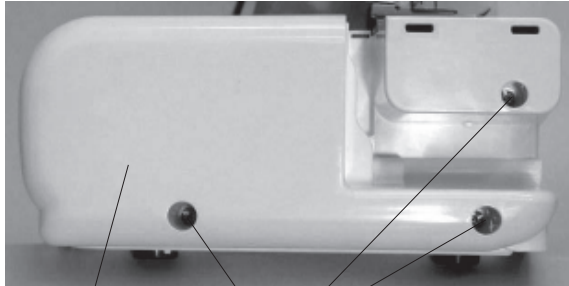

PARTS LIST

1 2