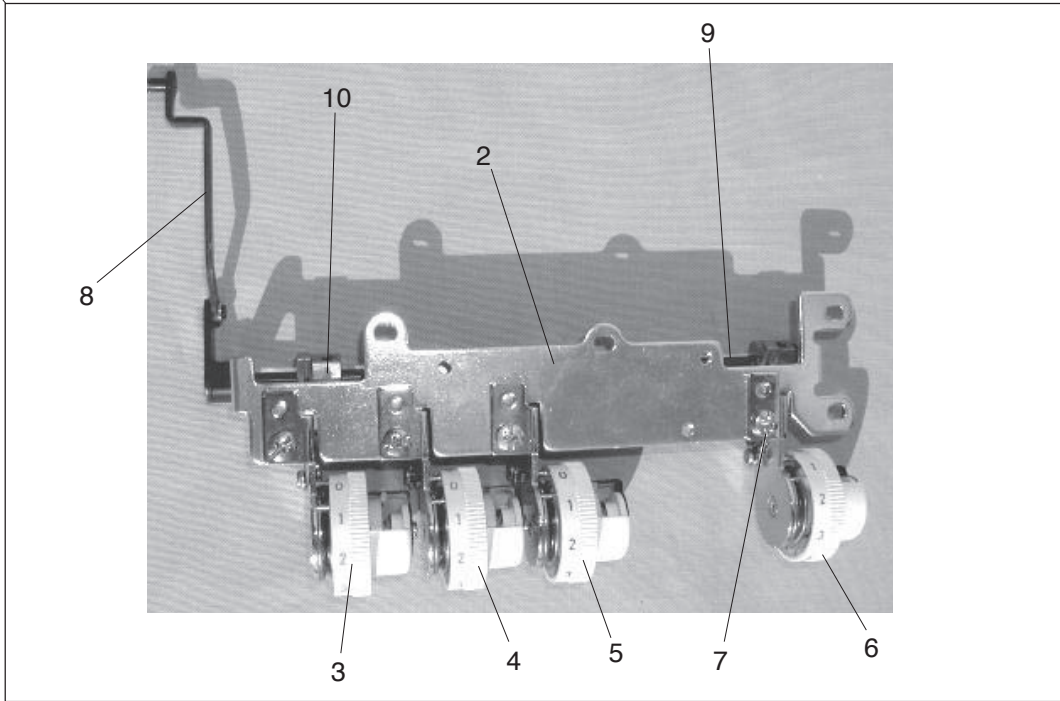

PARTS LIST

1

PARTS LIST

KEY NO.	PARTS NO.	DESCRIPTION
1	796607104	Front cover (unit)
2	795039900	Front cover
3	795040007	Thread guide (1)
4	000149301	Setscrew 3x8 (B)
5	795041008	Needle thread guide (2)
6	795042009	Needle thread guide (3)
7	795165009	Looper thread guide (1)
8	795045002	Looper thread guide (2)
9	795046106	Thread guide chart
10	724025006	Face cover reflection plate
11	788064108	Looper thread tension slider
12	795166000	Converter plate
13	788081008	Spring
14	000070506	Washer
15	000161206	Setscrew 3x10 (B)
16	000014100	Snap ring CS-4
17	795164008	Spring
18	000013903	Snap ring CS-5
19	795167001	Spring
20	820374004	Setscrew 2x2.3
21	795143403	Vibration absorber 4
22	795143300	Vibration absorber 3

PARTS LIST

1

11

PARTS LIST

KEY NO.	PARTS NO.	DESCRIPTION
1	796606309	Thread tension set plate (unit)
2	795104000	Thread tension set plate
3	795502024	Needle thread tension (L) (unit)
4	796503028	Needle thread tension (C) (unit)
5	795503025	Needle thread tension (R) (unit)
6	795504026	Looper thread tension (unit)
7	000101404	Setscrew 4x6
8	795615009	Thread tension release lever
9	795108004	Thread releasing shaft
10	795110009	Cam
11	795605006	Thread take-up lever cover (unit)
12	795043000	Thread take-up lever cover
13	795121003	Thread take-up lever
14	000097406	Setscrew 3x3
15	795604005	Needle thread take-up lever (unit)
16	795026007	Needle thread take-up lever
17	795123005	Cam follower
18	000001207	Snap ring E-2.5
19	796602006	Needle bar (unit)
20	796603007	Needle clamp (unit)
21	795018006	Needle bar
22	000080428	Setscrew 3x10
23	795030004	Pressure adjusting screw
24	102061008	Washer
25	810431009	Hinge screw
26	650032015	Presser foot lifter
27	000111304	Hexagonal socket screw 5x5
28	724118007	Presser bar bracket
29	795029000	Presser bar spring
30	784029006	Presser bar
31	796501004	Presser foot (unit)
32	795024005	Needle bar connecting stud
33	795629006	Take-up lever supporter pin