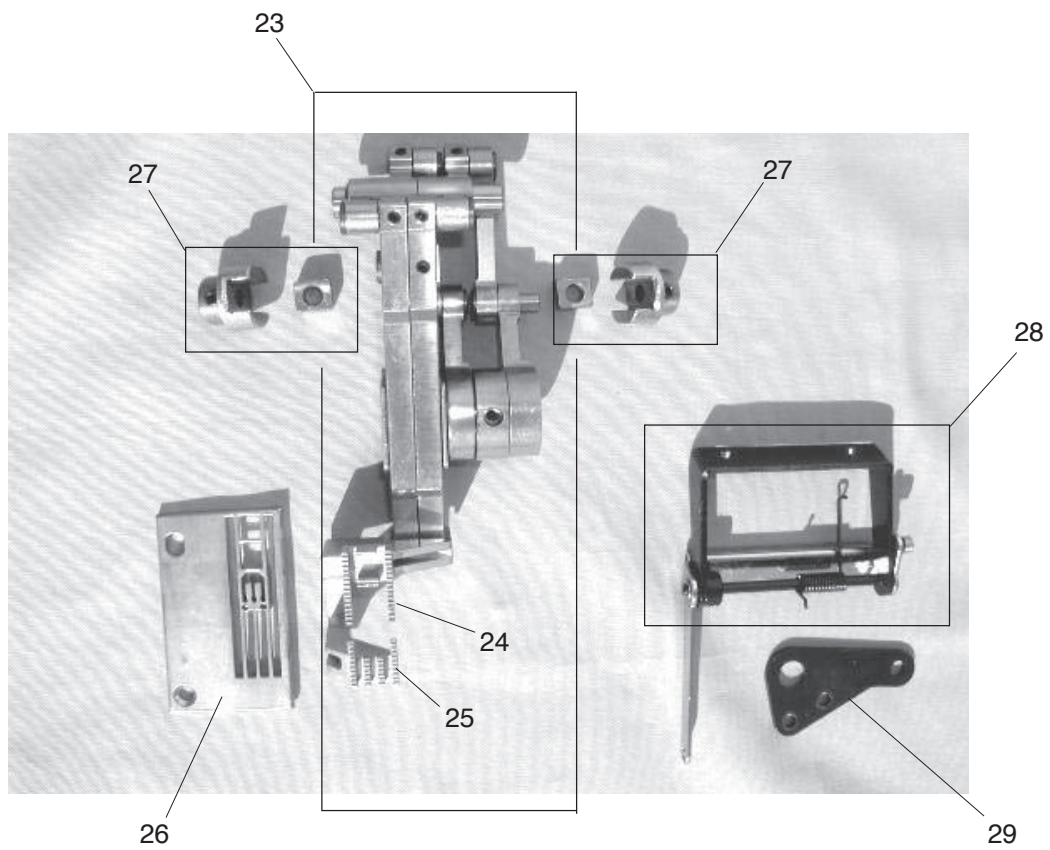

PARTS LIST

PARTS LIST

KEY NO.	PARTS NO.	DESCRIPTION
1	795613007	Looper shaft (unit)
2	795092004	Looper shaft
3	795614008	Looper (unit)
4	792048006	Looper thrust ring
5	795099001	Looper link arm
6	795101007	Looper release knob
7	000101116	Setscrew 3x4
8	000138008	Hexagonal bolt 4x16
9	795612006	Looper crank arm
10	795089008	Looper rocking arm
11	795034008	Looper cam roller
12	795053003	Looper cam roller pin
13	795090002	Looper slider block
14	795088007	Looper rocking shaft
15	624245001	Thrust stopper
16	795132007	Looper spring
17	795085004	Needle guard
18	795093005	Looper arm
19	792048006	Looper shaft ring
20	795135000	Looper rocking spring
21	795127009	Looper crank spring
22	000002909	Snap ring E-7
23	795610004	Main feed base (unit)
24	795060003	Main feed dog
25	795061004	Sub feed dog
26	796601005	Needle plate (unit)
27	785521006	Feed regulator (unit)
28	795609000	Looper thread take-up lever (unit)
29	795073009	Link shaft support base